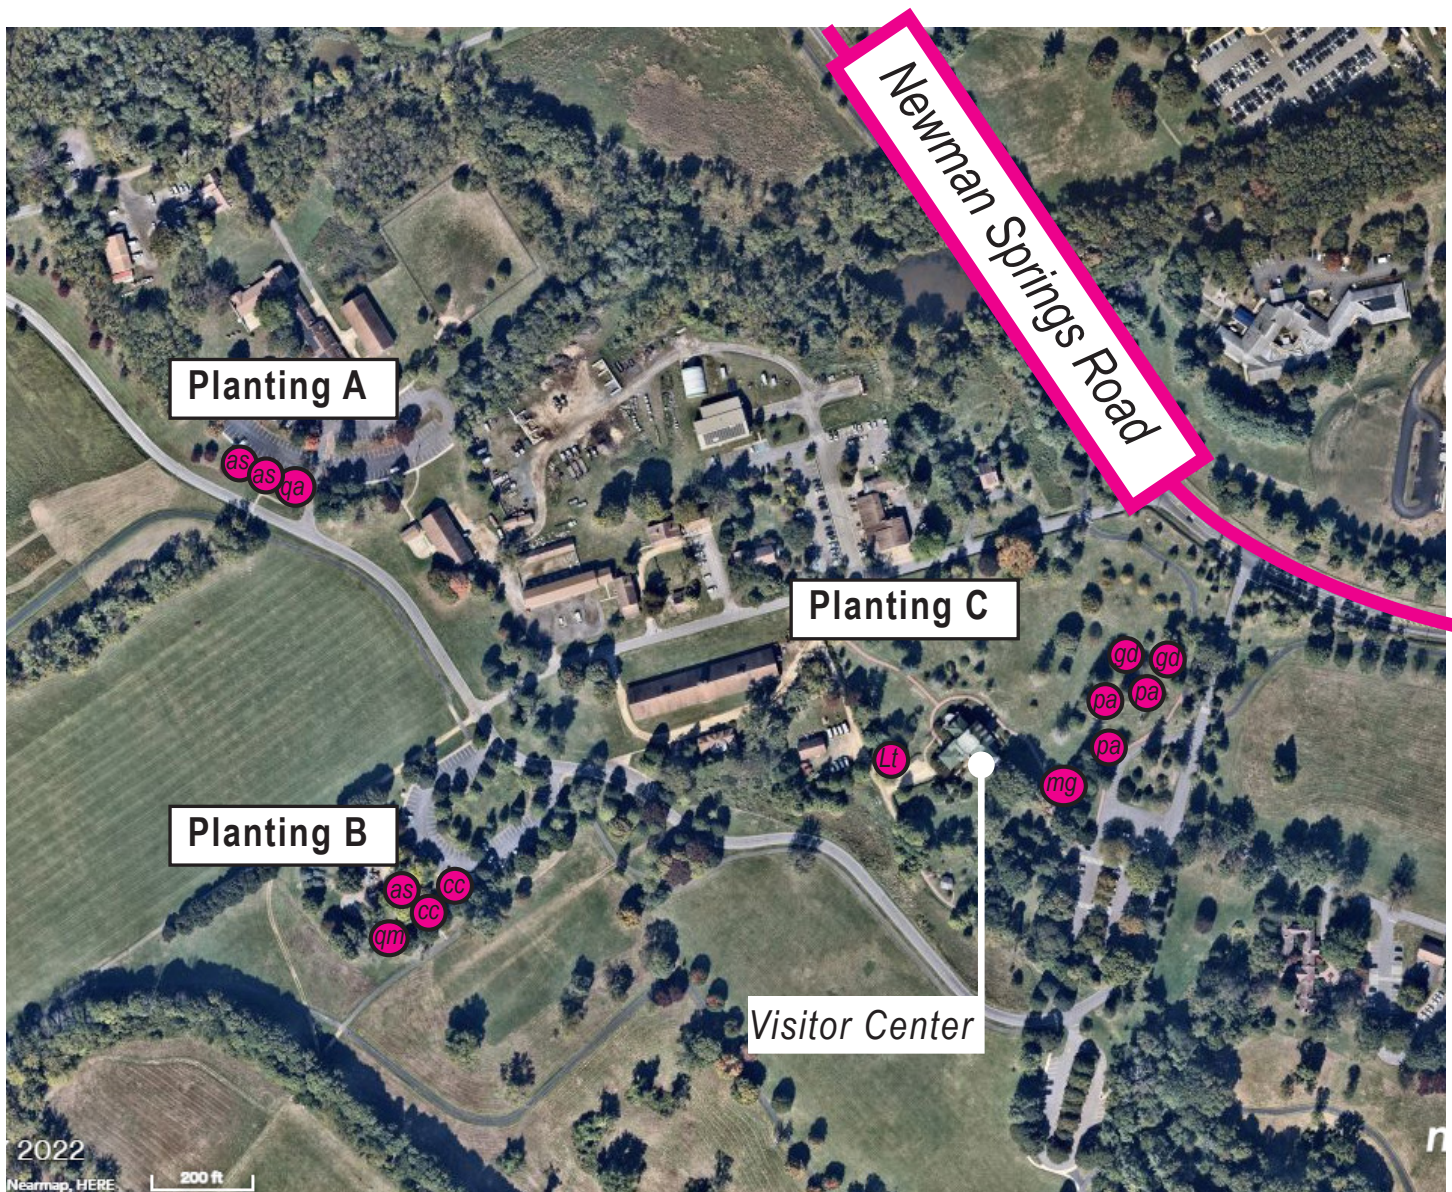

Planting Location

Plant List

- (4) Clethra alnifolia 'Hummingbird'
- (4) Fothergilla gardenii
- (5) Hydrangea quercifolia
- (2) Ilex verticillata 'Red Sprite'
- (2) Kalmia latifolia 'Elf'

Planting Location Enlargement

1 *Platanus occidentalis* – American sycamore (grower to certify spp.)

Old Yellow Meeting House
72 Yellow Meeting House Rd., Cream Ridge, NJ 08514

(12) *Baccharis halimifolia*

(15) *Prunus maritima* & (15) *Rhus typhina*

Seven Presidents Oceanfront Park
 221 Ocean Avenue, Long Branch, NJ 07740

- (1) *Acer rubrum*
- (2) *Liquidambar styraciflua*
- (2) *Quercus macrocarpa*

Shark River Park - Gully Road Parking Lot Entrance
 1043 Gully Road, Wall Twp., NJ 07753

2023 Planting Location Plan

Thompson Park

805 Newman Springs Road, Lincroft, NJ 07738

Weltz Conservation Area - 2022 Planting Locations

Updated October 2022

(10) *Gleditsia triacanthos inermis* inside off-leash dog area