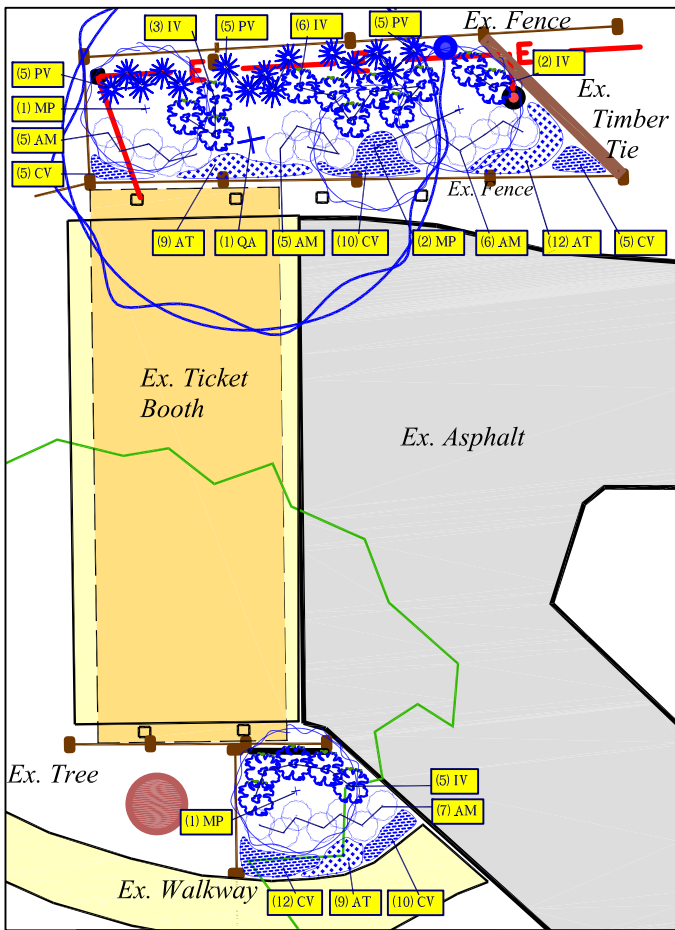

PLANTING LOCATION PLANS

PLANT LIST			
QUANTITY	KEY	BOTANICAL NAME	COMMON NAME
TREES			
1	QA	QUERCUS ALBA	WHITE OAK
6	QM	QUERCUS MACROCARPA	BURR OAK
4	QP	QUERCUS PHELLOS	WILLOW OAK
SHRUBS			
23	AM	ARONIA MELANOCARPA GROUND HUG	GROUND HUG ARONIA
18	IV	ITEA VIRGINICA LITTLE HENRY	LITTLE HENRY ITEA
4	MP	MYRICA PENNSYLVANICA	BAYBERRY
PERENNIALS, GRASSES			
30	AT	ASCLEPIAS TUBEROSA	BUTTERFLY WEEED
42	CV	COREOPSIS VERTICILLATA MOONBEAM	MOONBEAM COREOPSIS
15	PV	PANICUM VIRGATUM HEAVY METAL	HEAVY METAL PANICUM

Ticket Booth Area Planting Plan

Planting Location Plan

East Freehold Showgrounds 1500 Kosloski Road
Freehold, NJ

(12) *Morella pennsylvanica*

(8) *Baccharis halimifolia*

ACTIVITY CENTER

(8) *Limonium carolinianum*