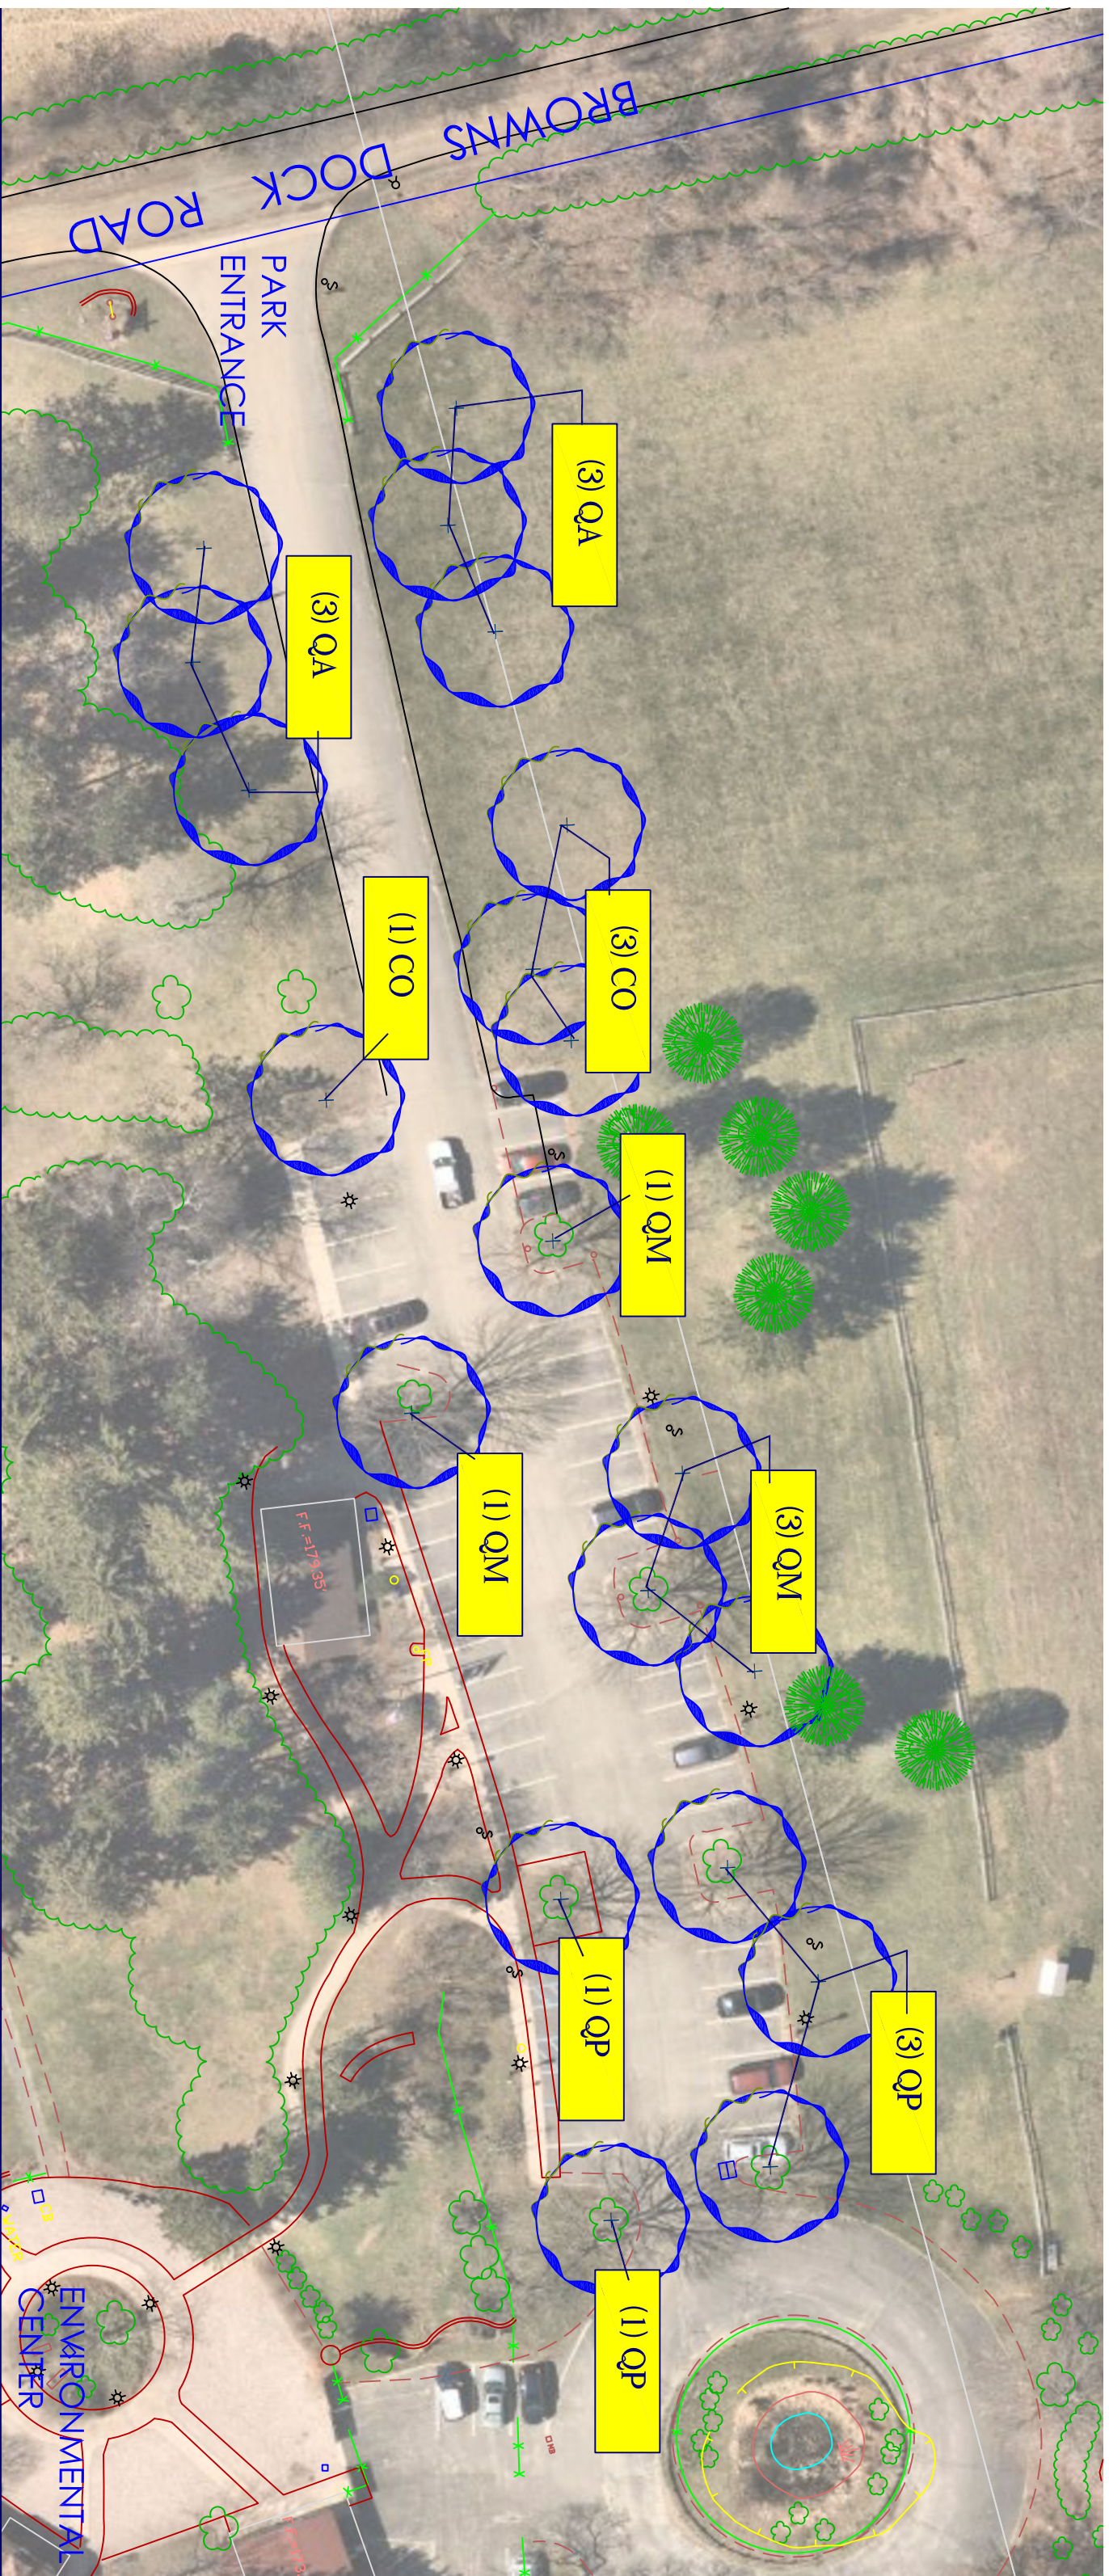

Planting Location Plan

Environmental Center Parking Area

Huber Woods Park

25 Browns Dock Road, Middletown, NJ