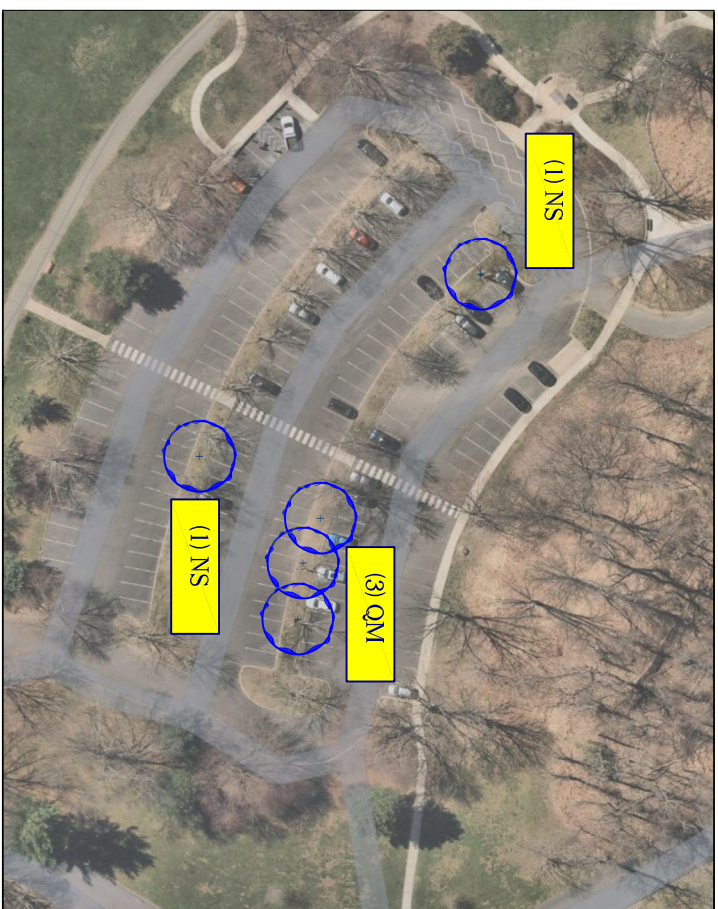

Planting Location Plan Holmdel Park 44 Longstreet Road, Holmdel NJ

Shelter Area Parking Lot Planting Plan
not to scale

LEGEND

Proposed Trees -

Hilltop Parking Lot Planting Plan
not to scale

Forest Edge Parking Lot Planting Plan
not to scale

Planting Location

Plant List

- (4) Clethra alnifolia 'Hummingbird'
- (4) Fothergilla gardenii
- (5) Hydrangea quercifolia
- (2) Ilex verticillata 'Red Sprite'
- (2) Kalmia latifolia 'Elf'

Planting Location Enlargement