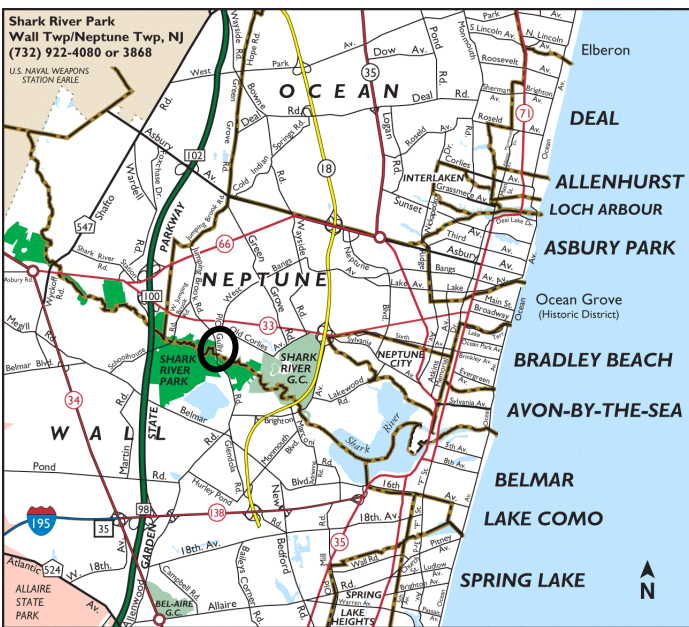

1 *Platanus occidentalis* – American sycamore (grower to certify spp.)

Old Yellow Meeting House
72 Yellow Meeting House Rd., Cream Ridge, NJ 08514

(12) *Baccharis halimifolia*

(15) *Prunus maritima* & (15) *Rhus typhina*

Seven Presidents Oceanfront Park
 221 Ocean Avenue, Long Branch, NJ 07740

- (1) *Acer rubrum*
- (2) *Liquidambar styraciflua*
- (2) *Quercus macrocarpa*

Shark River Park - Gully Road Parking Lot Entrance
 1043 Gully Road, Wall Twp., NJ 07753