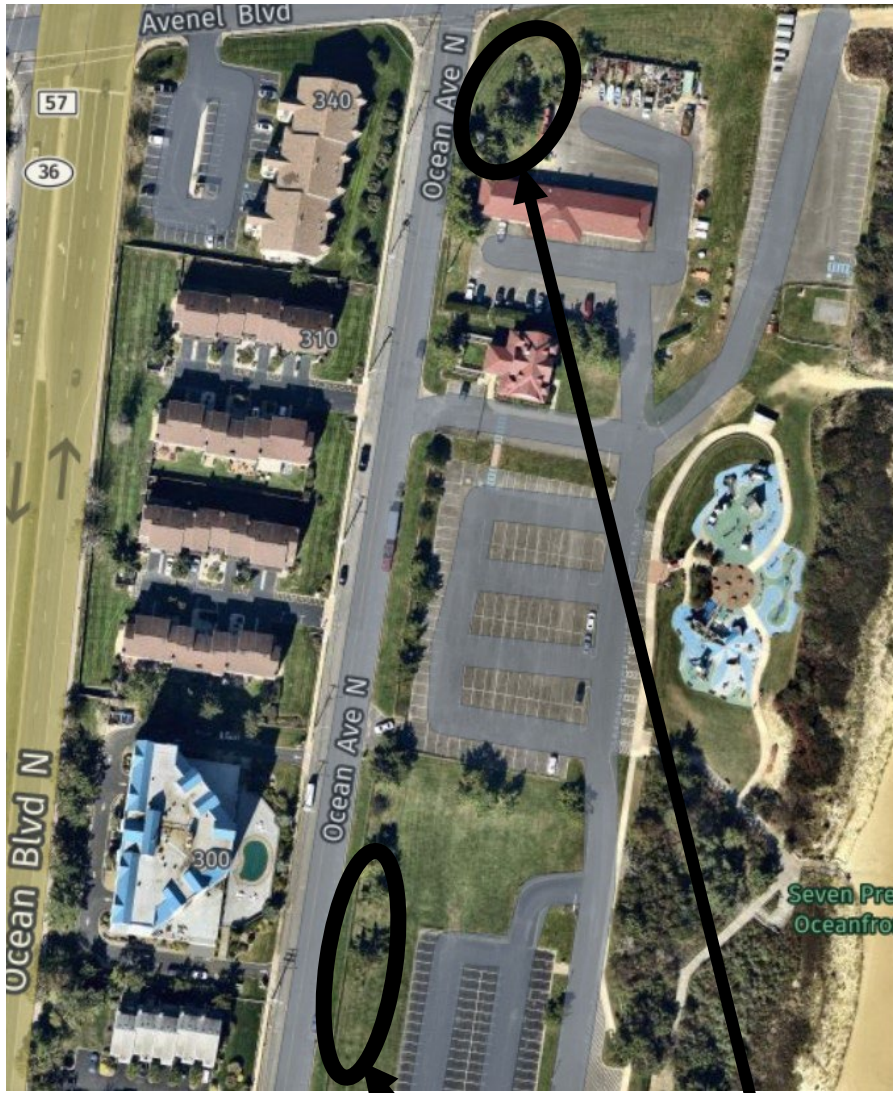

Old Yellow Meeting House
72 Yellow Meeting House Rd., Cream Ridge, NJ 08514

(12) *Baccharis halimifolia*

(15) *Prunus maritima* & (15) *Rhus typhina*