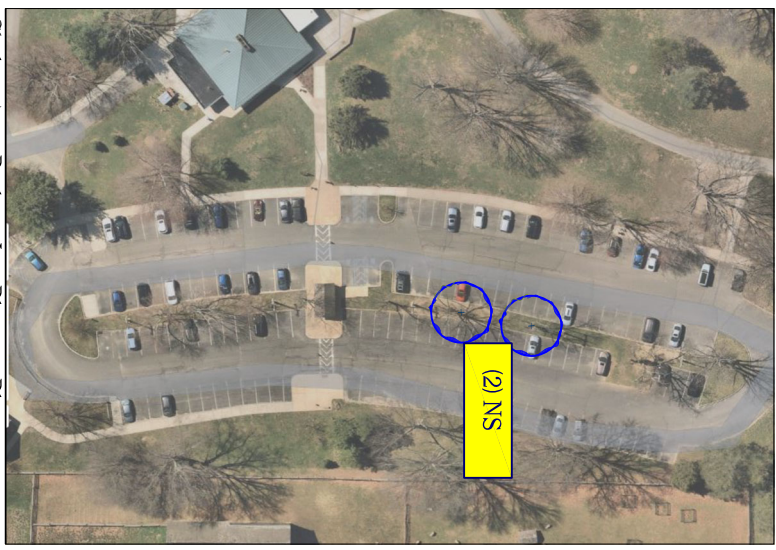

Henry Hudson Trail, Northern Section - Activity Center
 945 State Highway 36, Leonardo, NJ 07737

Longstreet Farm
Holmdel, NJ
732-946-3758

PLANT LIST

QUANTITY	KEY	BOTANICAL NAME	COMMON NAME
TREES			
4	NS	NYSSA SYLVATICA	BLACK GUM
6	QM	QUERCUS MACROCARPA	BURR OAK
3	QP	QUERCUS PHELLOS	WILLOW OAK

Planting Location Plan Holmdel Park 44 Longstreet Road, Holmdel NJ

Shelter Area Parking Lot Planting Plan
not to scale

LEGEND

Proposed Trees -

Hilltop Parking Lot Planting Plan
not to scale

Forest Edge Parking Lot Planting Plan
not to scale