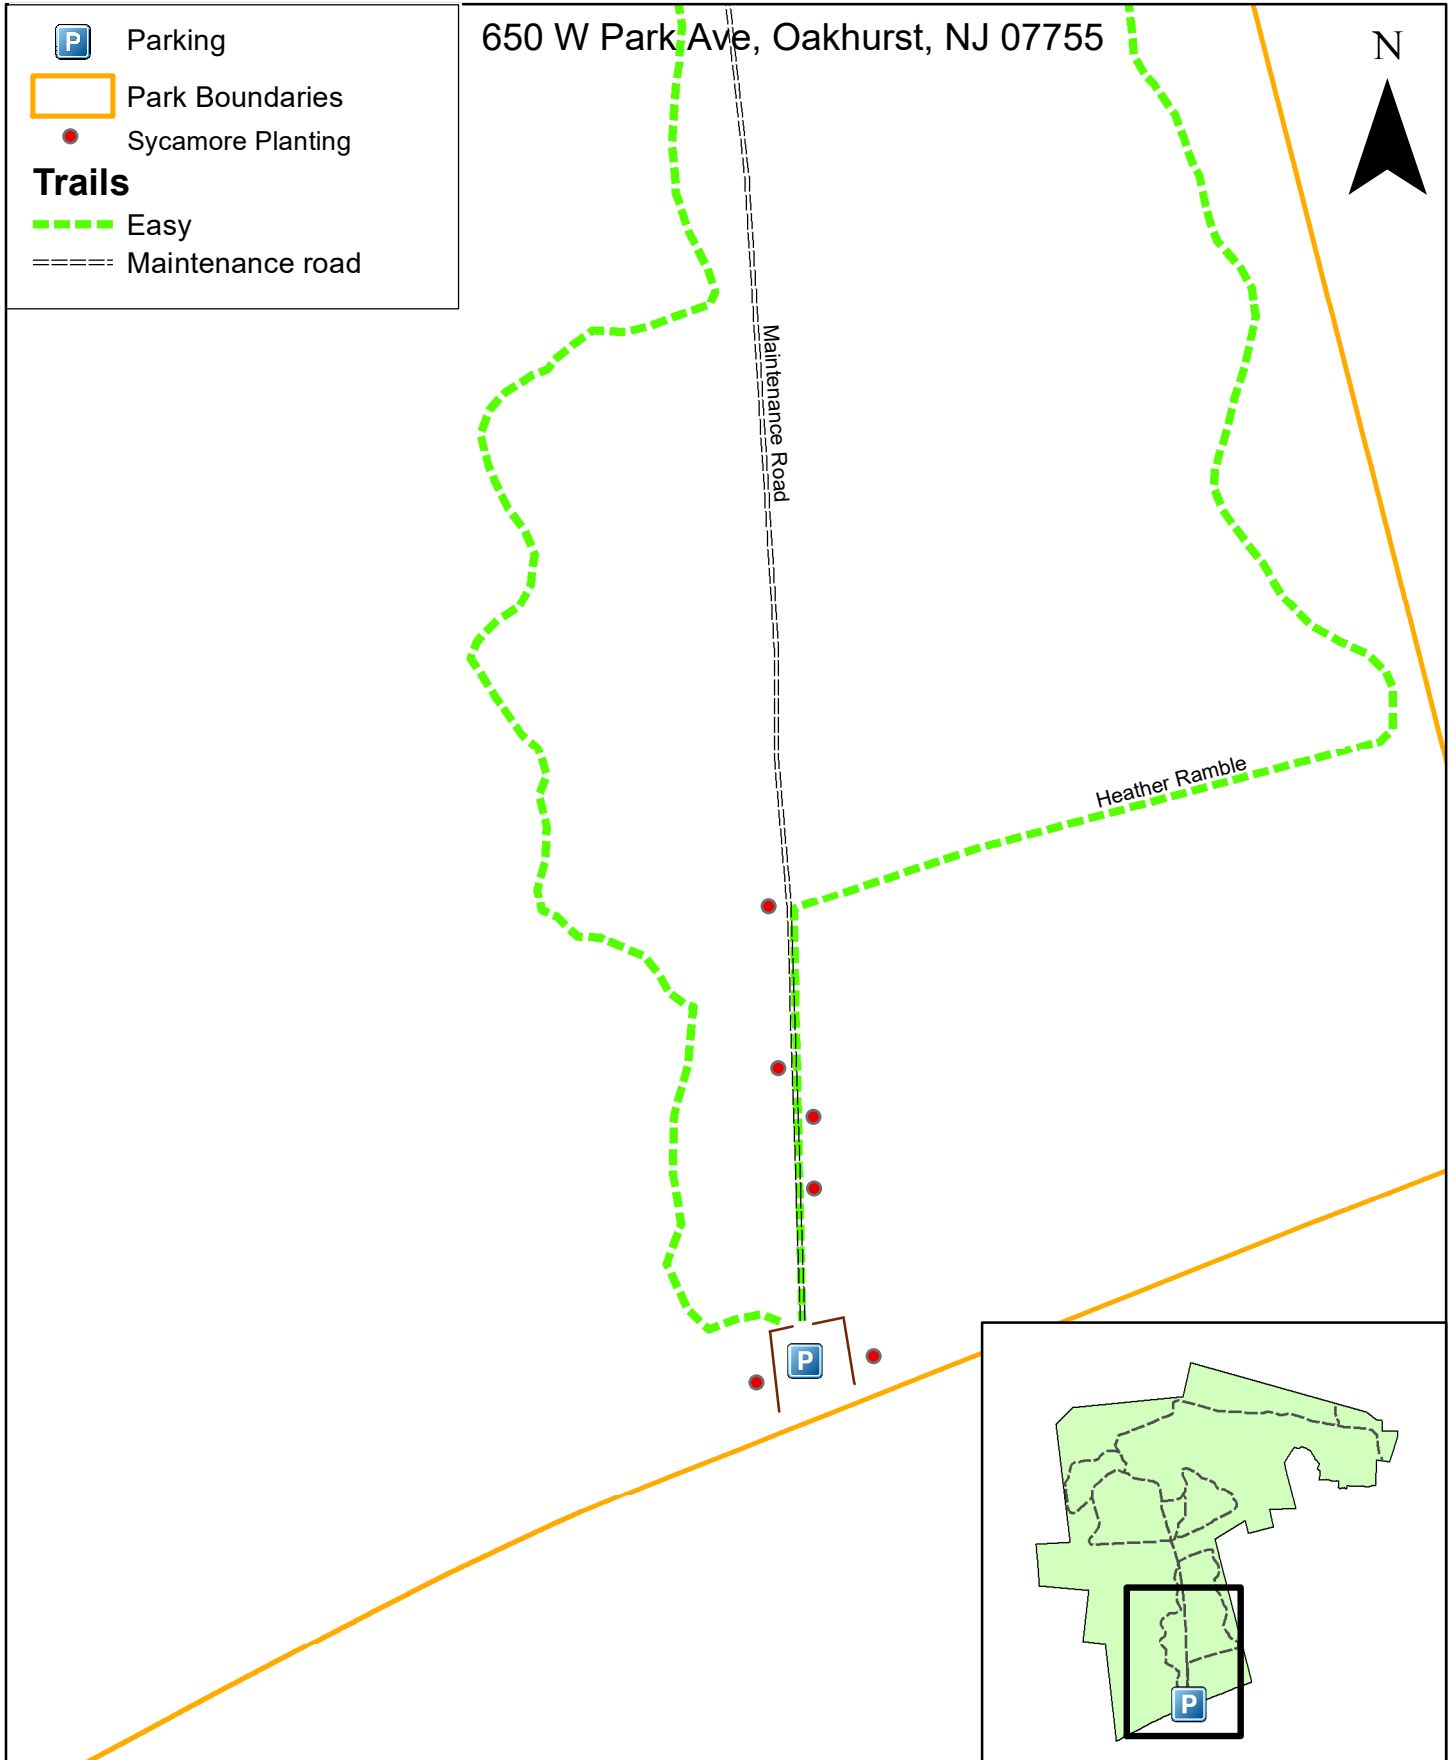

Planting A

- (2) *Acer saccharum* - as
- (1) *Quercus alba* - qa

Planting B

- (1) *Quercus macrocarpa* - qm
- (1) *Acer saccharum* - as
- (2) *Cercis canadensis* - cc

Planting C

- (1) *Liriodendron tulipifera* - Lt
- (3) *Picea abies* - pa
- (2) *Gymnocladus dioicus* - gd
- (1) *Metasequoia glyptostroboides* - mg

2023 Planting Location Plan

Thompson Park

805 Newman Springs Road, Lincroft, NJ 07738

Weltz Conservation Area - 2022 Planting Locations

Updated October 2022

(10) *Gleditsia triacanthos inermis* inside off-leash dog area