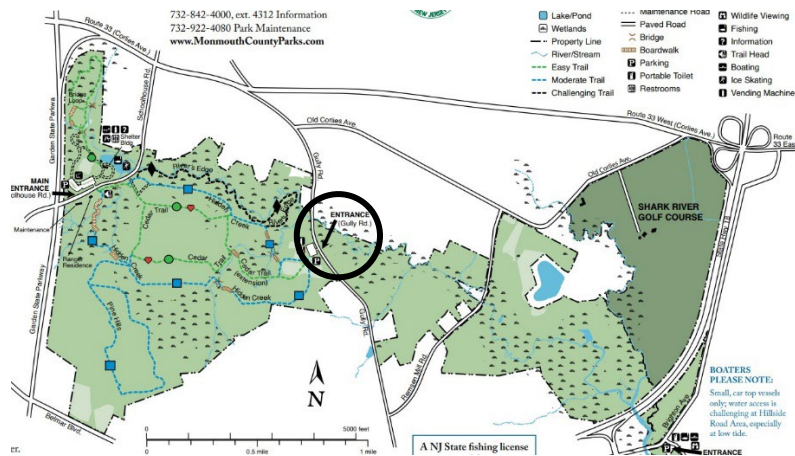

1 *Platanus occidentalis* – American sycamore (grower to certify spp.)

Old Yellow Meeting House
72 Yellow Meeting House Rd., Cream Ridge, NJ 08514

(12) *Baccharis halimifolia*

(15) *Prunus maritima* & (15) *Rhus typhina*

Seven Presidents Oceanfront Park
 221 Ocean Avenue, Long Branch, NJ 07740

- (1) *Acer rubrum*
- (2) *Liquidambar styraciflua*
- (2) *Quercus macrocarpa*

Shark River Park - Gully Road Parking Lot Entrance
 1043 Gully Road, Wall Twp., NJ 07753