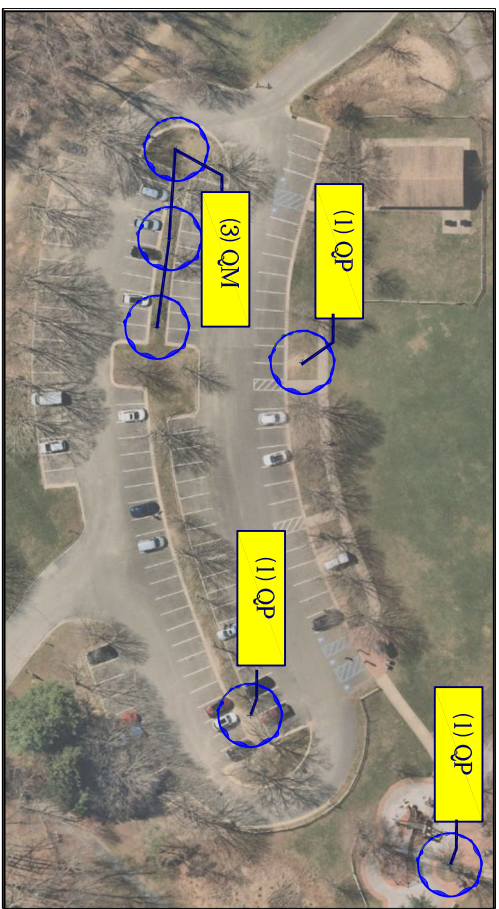

Longstreet Farm
Holmdel, NJ
732-946-3758

PLANT LIST

QUANTITY	KEY	BOTANICAL NAME	COMMON NAME
TREES			
4	NS	NYSSA SYLVATICA	BLACK GUM
6	QM	QUERCUS MACROCARPA	BURR OAK
3	QP	QUERCUS PHELLOS	WILLOW OAK

Planting Location Plan Holmdel Park 44 Longstreet Road, Holmdel NJ

LEGEND

Proposed Trees -