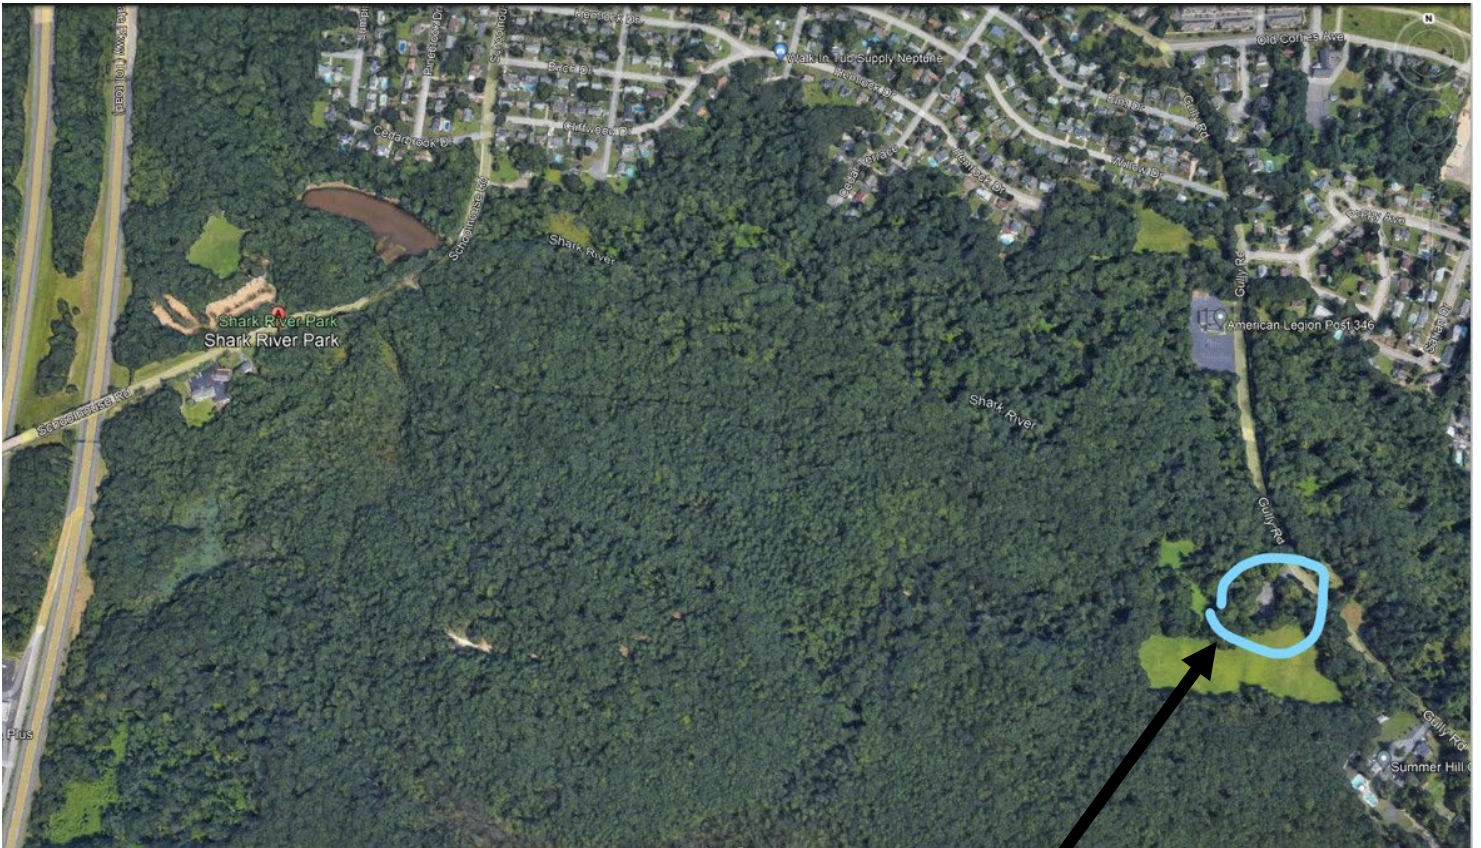

1 *Platanus occidentalis* – American sycamore (grower to certify spp.)

Old Yellow Meeting House
72 Yellow Meeting House Rd., Cream Ridge, NJ 08514

(12) *Baccharis halimifolia*

(15) *Prunus maritima* & (15) *Rhus typhina*

Seven Presidents Oceanfront Park
 221 Ocean Avenue, Long Branch, NJ 07740

- (1) *Acer rubrum*
- (2) *Liquidambar styraciflua*
- (2) *Quercus macrocarpa*

Shark River Park - Gully Road Parking Lot Entrance
 1043 Gully Road, Wall Twp., NJ 07753