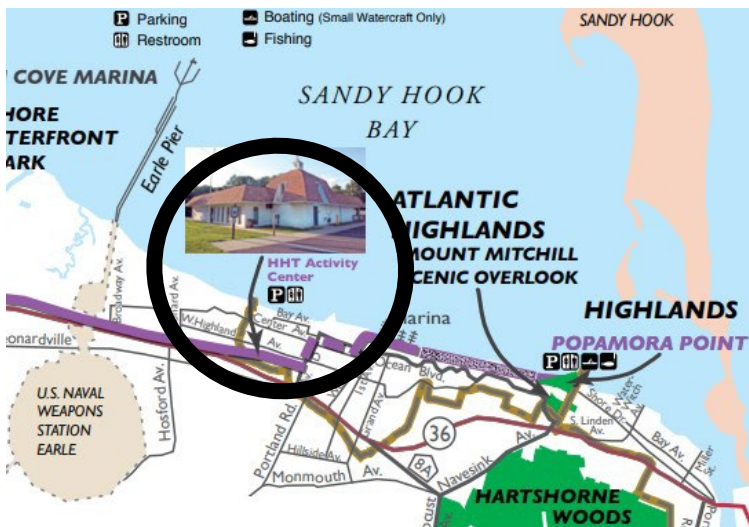

Ticket Booth Area Planting Plan

Planting Location Plan

East Freehold Showgrounds 1500 Kosloski Road
Freehold, NJ

(12) *Morella pennsylvanica*

(8) *Baccharis halimifolia*

ACTIVITY CENTER

(8) *Limonium carolinianum*

Fisherman's Cove Conservation Area
383 Third Avenue, Manasquan, NJ 08736

VISITOR CENTER

(3) *Magnolia x soulangiana* sp.

Freneau Woods Park - Visitor Center
360 Monastery Lane, Aberdeen Twp., NJ 07747

Portland Place Planting Location Plan
Hartshorne Woods Park
210 Hartshorne Road, Middletown NJ

250 *Juniperus horizontalis* 'Bar Harbor' plugs at boulder area adjacent to Rocky Point Area parking lot

Hartshorne Woods Park – Rocky Point Area
1402 Portland Road, Highlands, NJ 07732

(2) *Liquidambar styraciflua*
 (2) *Nyssa sylvatica*