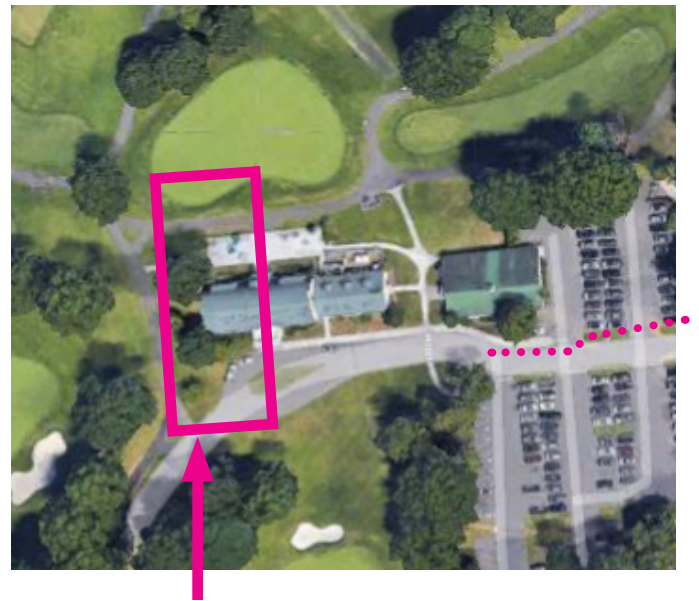

Planting Location Plan Holmdel Park 44 Longstreet Road, Holmdel NJ

Shelter Area Parking Lot Planting Plan
not to scale

LEGEND

Proposed Trees -

Hilltop Parking Lot Planting Plan
not to scale

Forest Edge Parking Lot Planting Plan
not to scale

Planting Location

Plant List

- (4) Clethra alnifolia 'Hummingbird'
- (4) Fothergilla gardenii
- (5) Hydrangea quercifolia
- (2) Ilex verticillata 'Red Sprite'
- (2) Kalmia latifolia 'Elf'

Planting Location Enlargement

2023 Planting Location Plan

Hominy Hill Golf Course Clubhouse

92 Mercer Road, Colts Neck, NJ 07722

Planting Location Plan

Environmental Center Parking Area

Huber Woods Park

25 Browns Dock Road, Middletown, NJ