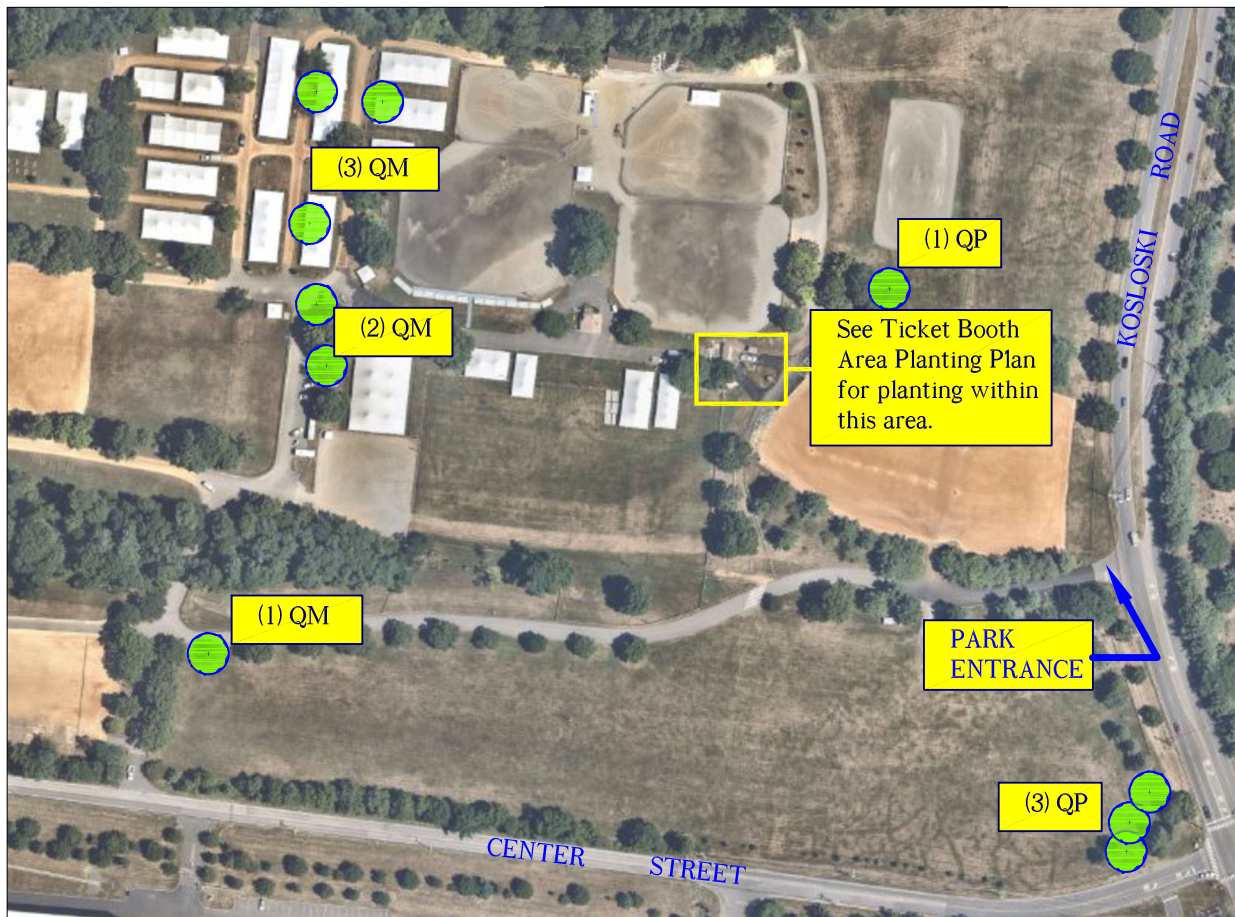

PLANTING LOCATION PLANS

PLANT LIST			
QUANTITY	KEY	BOTANICAL NAME	COMMON NAME
TREES			
1	QA	QUERCUS ALBA	WHITE OAK
6	QM	QUERCUS MACROCARPA	BURR OAK
4	QP	QUERCUS PHELLOS	WILLOW OAK
SHRUBS			
23	AM	ARONIA MELANOCARPA GROUND HUG	GROUND HUG ARONIA
18	IV	ITEA VIRGINICA LITTLE HENRY	LITTLE HENRY ITEA
4	MP	MYRICA PENNSYLVANICA	BAYBERRY
PERENNIALS, GRASSES			
30	AT	ASCLEPIAS TUBEROSA	BUTTERFLY WEEED
42	CV	COREOPSIS VERTICILLATA MOONBEAM	MOONBEAM COREOPSIS
15	PV	PANICUM VIRGATUM HEAVY METAL	HEAVY METAL PANICUM

Ticket Booth Area Planting Plan

Planting Location Plan

East Freehold Showgrounds 1500 Kosloski Road
Freehold, NJ

(12) *Morella pennsylvanica*

(8) *Baccharis halimifolia*

ACTIVITY CENTER

(8) *Limonium carolinianum*

Planting Location Plan Holmdel Park 44 Longstreet Road, Holmdel NJ

Shelter Area Parking Lot Planting Plan
not to scale

LEGEND

Proposed Trees -

Hilltop Parking Lot Planting Plan
not to scale

Forest Edge Parking Lot Planting Plan
not to scale