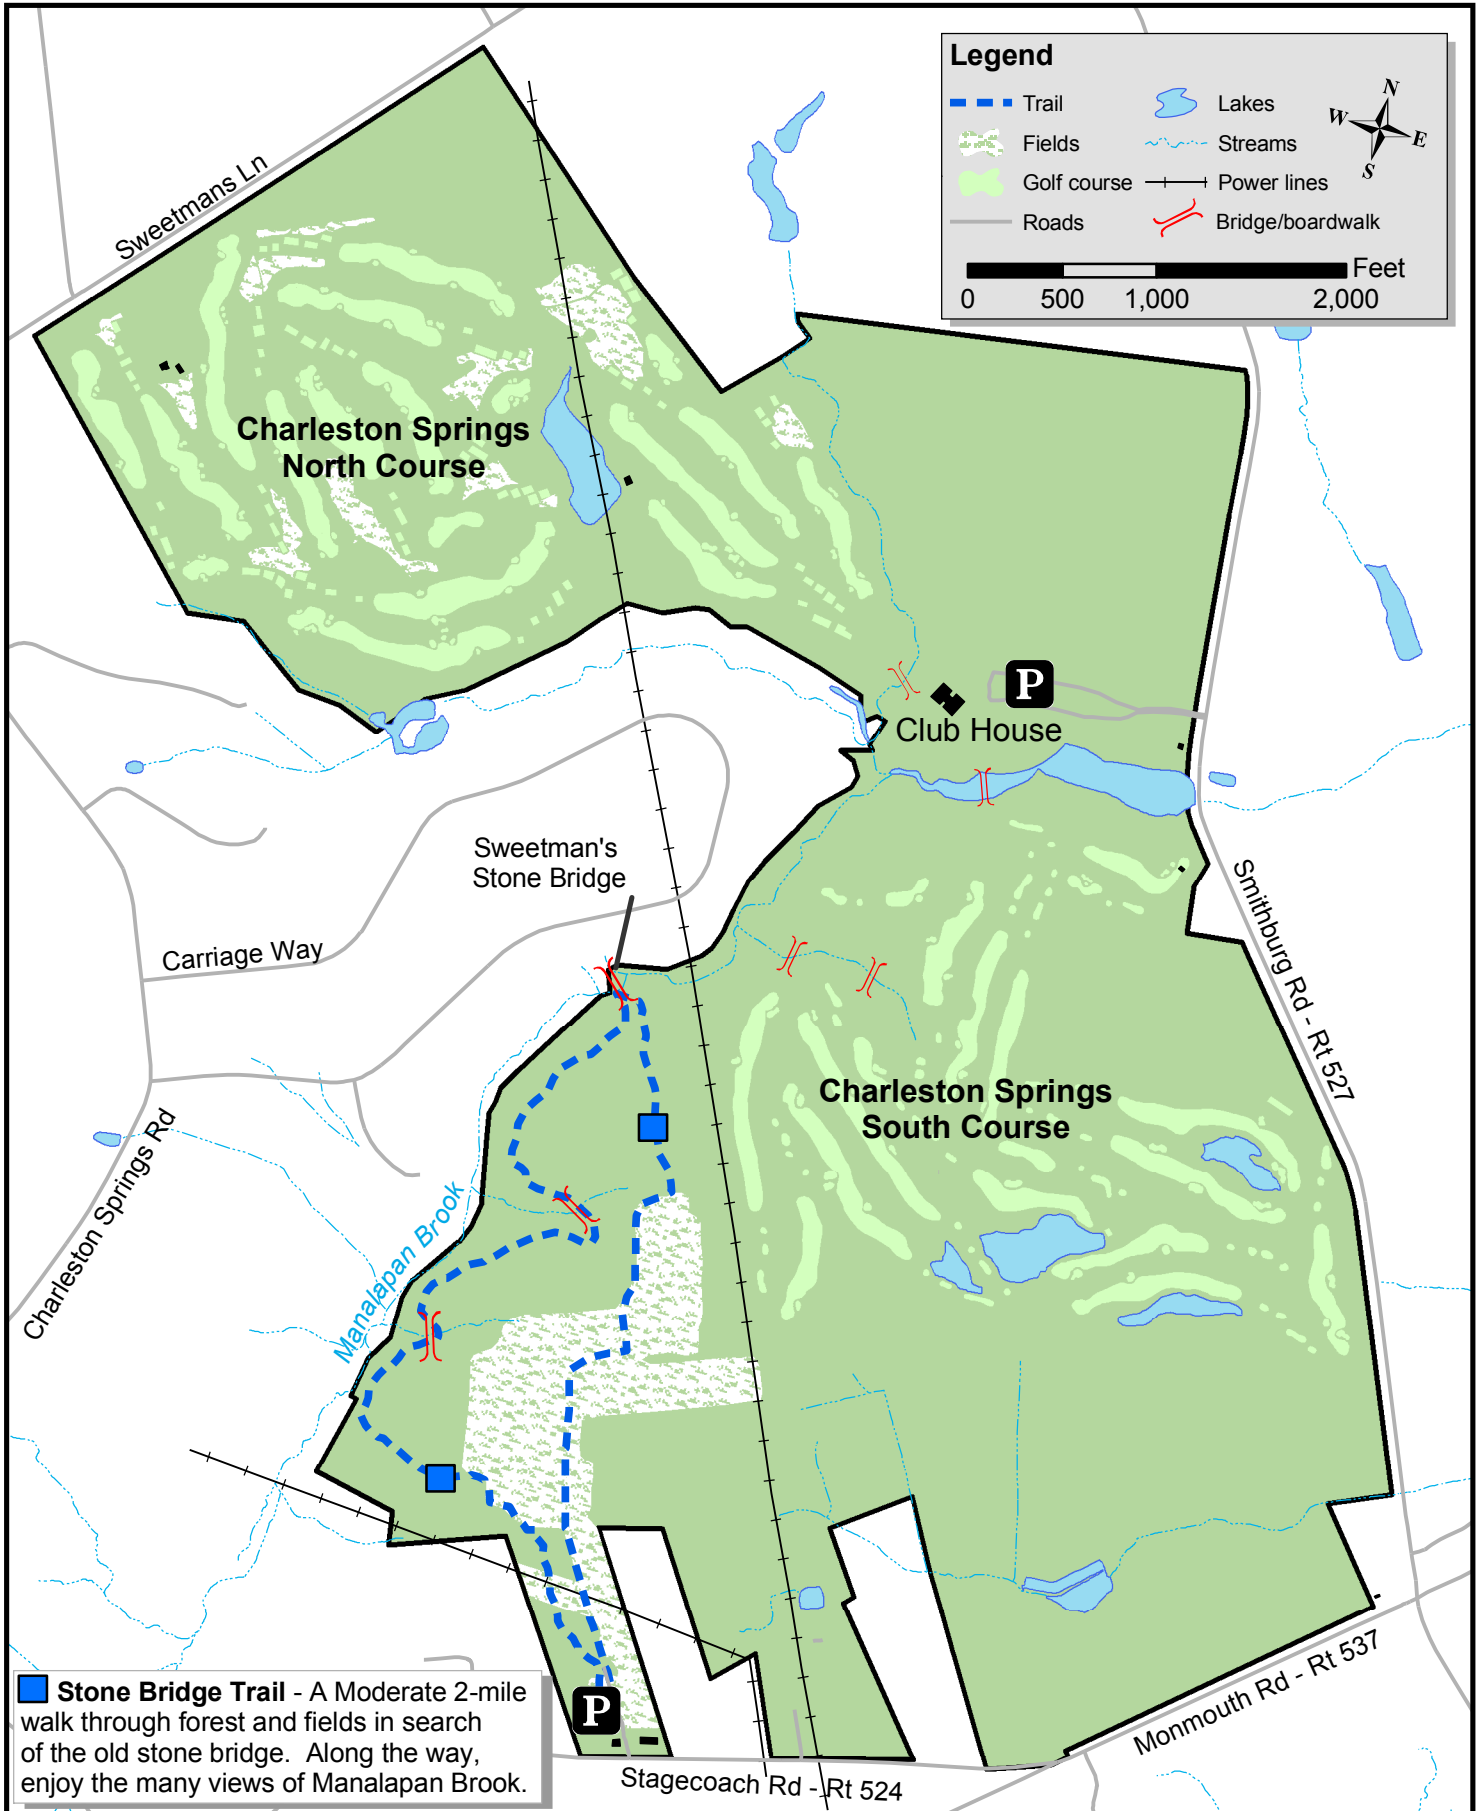

Charleston Springs Golf Course

Route 527, Millstone, NJ
(732) 409-7227 - monmouthcountyparks.com

Stone Bridge Trail - A Moderate 2-mile walk through forest and fields in search of the old stone bridge. Along the way, enjoy the many views of Manalapan Brook.